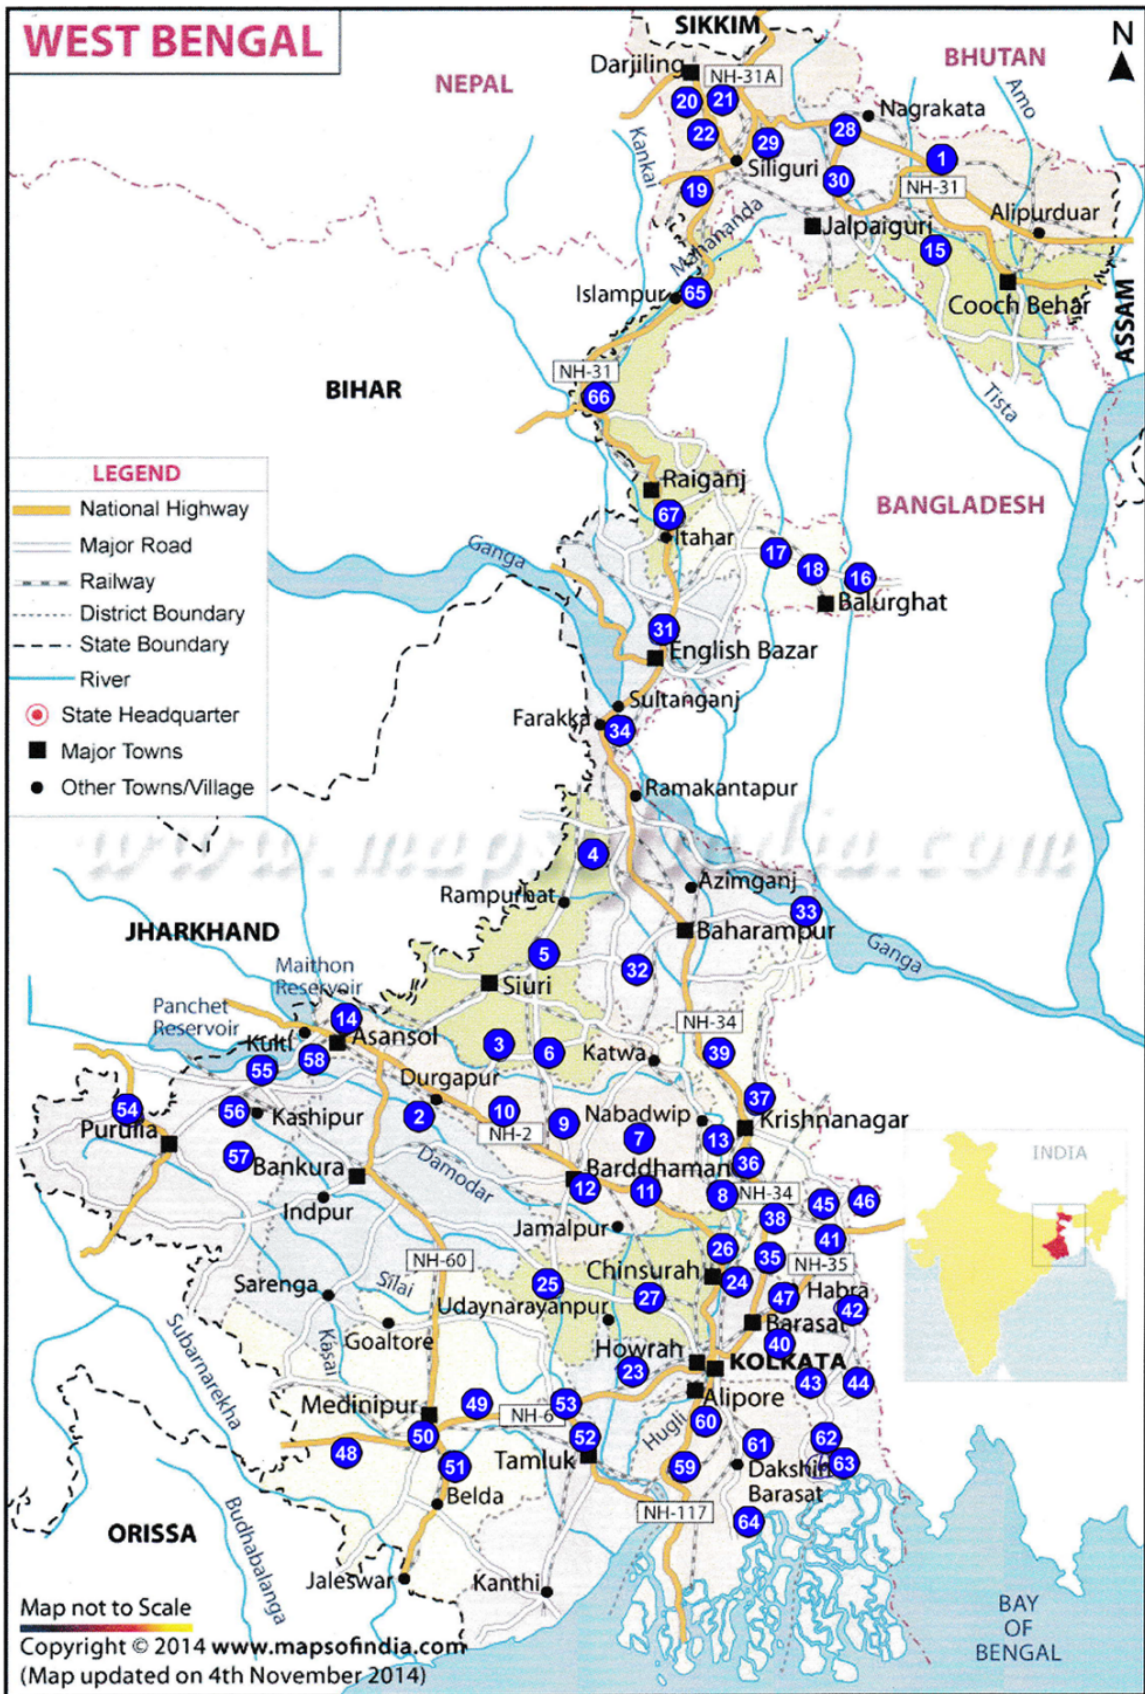

WEST BENGAL

S L	District	Direction	No. of Roo ms	Contact
1	Alipurduar Pathasathi at Birpara, Chowpathi, Madarihat, Birpara Block	Beside NH-31D along the way to Holong, Jaldapara, South Khairbari, Jayanti, Hatipota, Bhutanghat, Phuentsholing	6	Nisha Thaa Rana-8617052952
2	Bankura Pathasathi at Salgara, Barjora, Bankura-722202	Beside State Highway along the way to Susunia, Bankura Town, Bikna (Dokra), Chhatna, Bishnupur, Susunia, Mukutmonipur and Ayodhya Hill	3	Suchitra Chakraborty – 7797729869, Bulu Karmakar – 8145556350
3	Birbhum Pathasathi at Khayrabuni, Illambazar-I	Beside State Highway-14 along the way to KHAYARBUNI, BOLPUR, PANAGARH, BURDWAN JOYDEV, DURGAPUR, SURI	8	MADHUMITA MONDAL – 9737150641, 9564406299
4	Birbhum Pathasathi at Nalhati	Beside National Highway-60 along the way to MURARAI, JHARKHAND, DUMKA, DAWGHAR, MURSHIDABAD, FARAKKA	4	KAMTA PROSAD -9474165899, 9800927972
5	Birbhum Pathasathi at Khoyrakuri, Md. Bazar, Suri	Beside National Highway-60 along the way to KHAYRAKURI, RAMPURHAT, TARAPITH, NALHATI, MURARAI PAIKAR MORGRAM, SURI, BOLPUR, ILLAMBAZAR	8	DIPANKAR DUTTA – 9434558217
6	Birbhum Pathasathi at Makrampur, Bolpur	On major District Road along the way to MAKRAMPUR, NANOOR, LABHPUR, AHAMEDPUR, RAMPURHAT, TARAPITH, BURDWAN, SURI, ILLAMBAZAR	5	MALAY KUMAR BANERJEE – 9614585031
7	Coochbehar Pathasathi at Jamaldah	Beside State High Way 12A, Jamaldah, P.S – Mekhgliganj, Pin 735303	3	Alpona Borman- 8016545548
8	Dakshin Dinajpur Pathasathi at Hilli	Beside National Highway 512, Pathasathi : Hili, Panjul GP, Hili	3	Rekha Mahali – 9547116742
9	Dakshin Dinajpur Pathasathi at Tapan	Beside State Highway 10, Tapan Chandipur GP, Tapan	3	Anjana Pal – 8759151386
1 0	Dakshin Dinajpur Pathasathi at Patiram	Beside State Highway 10, Patiram Gp, Balurghat Block	8	Layla Arju – 973331870